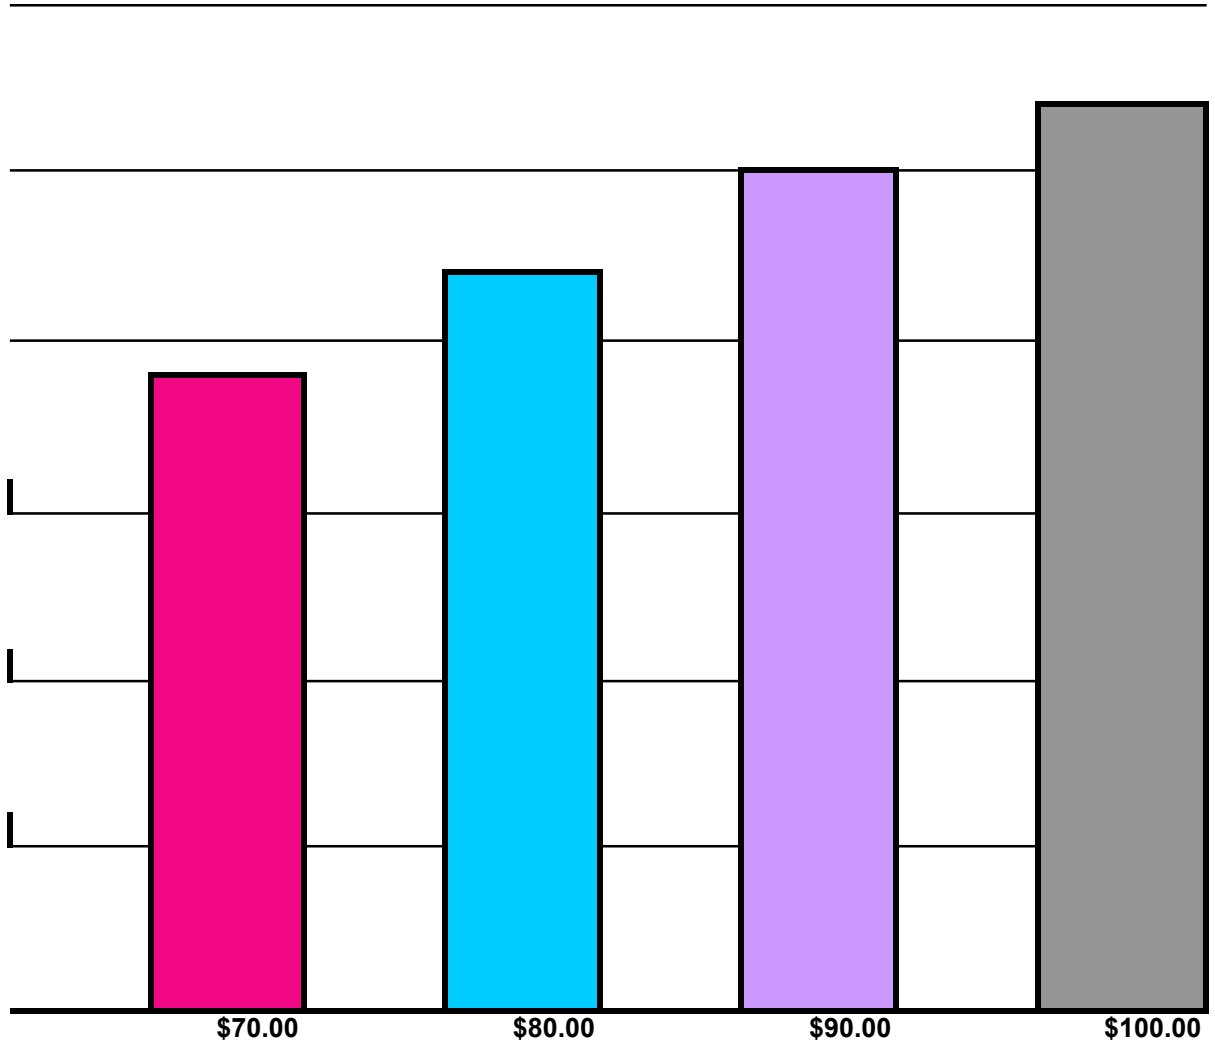

\$10.00 increments will buy x lbs of food

- 55 lbs.
- 111 lbs
- 167 lbs
- 222 lbs
- 278 lbs
- 334 lbs
- 389 lbs
- 445 lbs
- 500 lbs
- 555 lbs